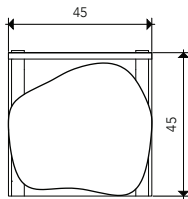

CARMEN CHAIR

* All measurements are in cm.

Variants

Plan

— $h = 85$

— seat $h = 45$

Elevations

ZAROLAT